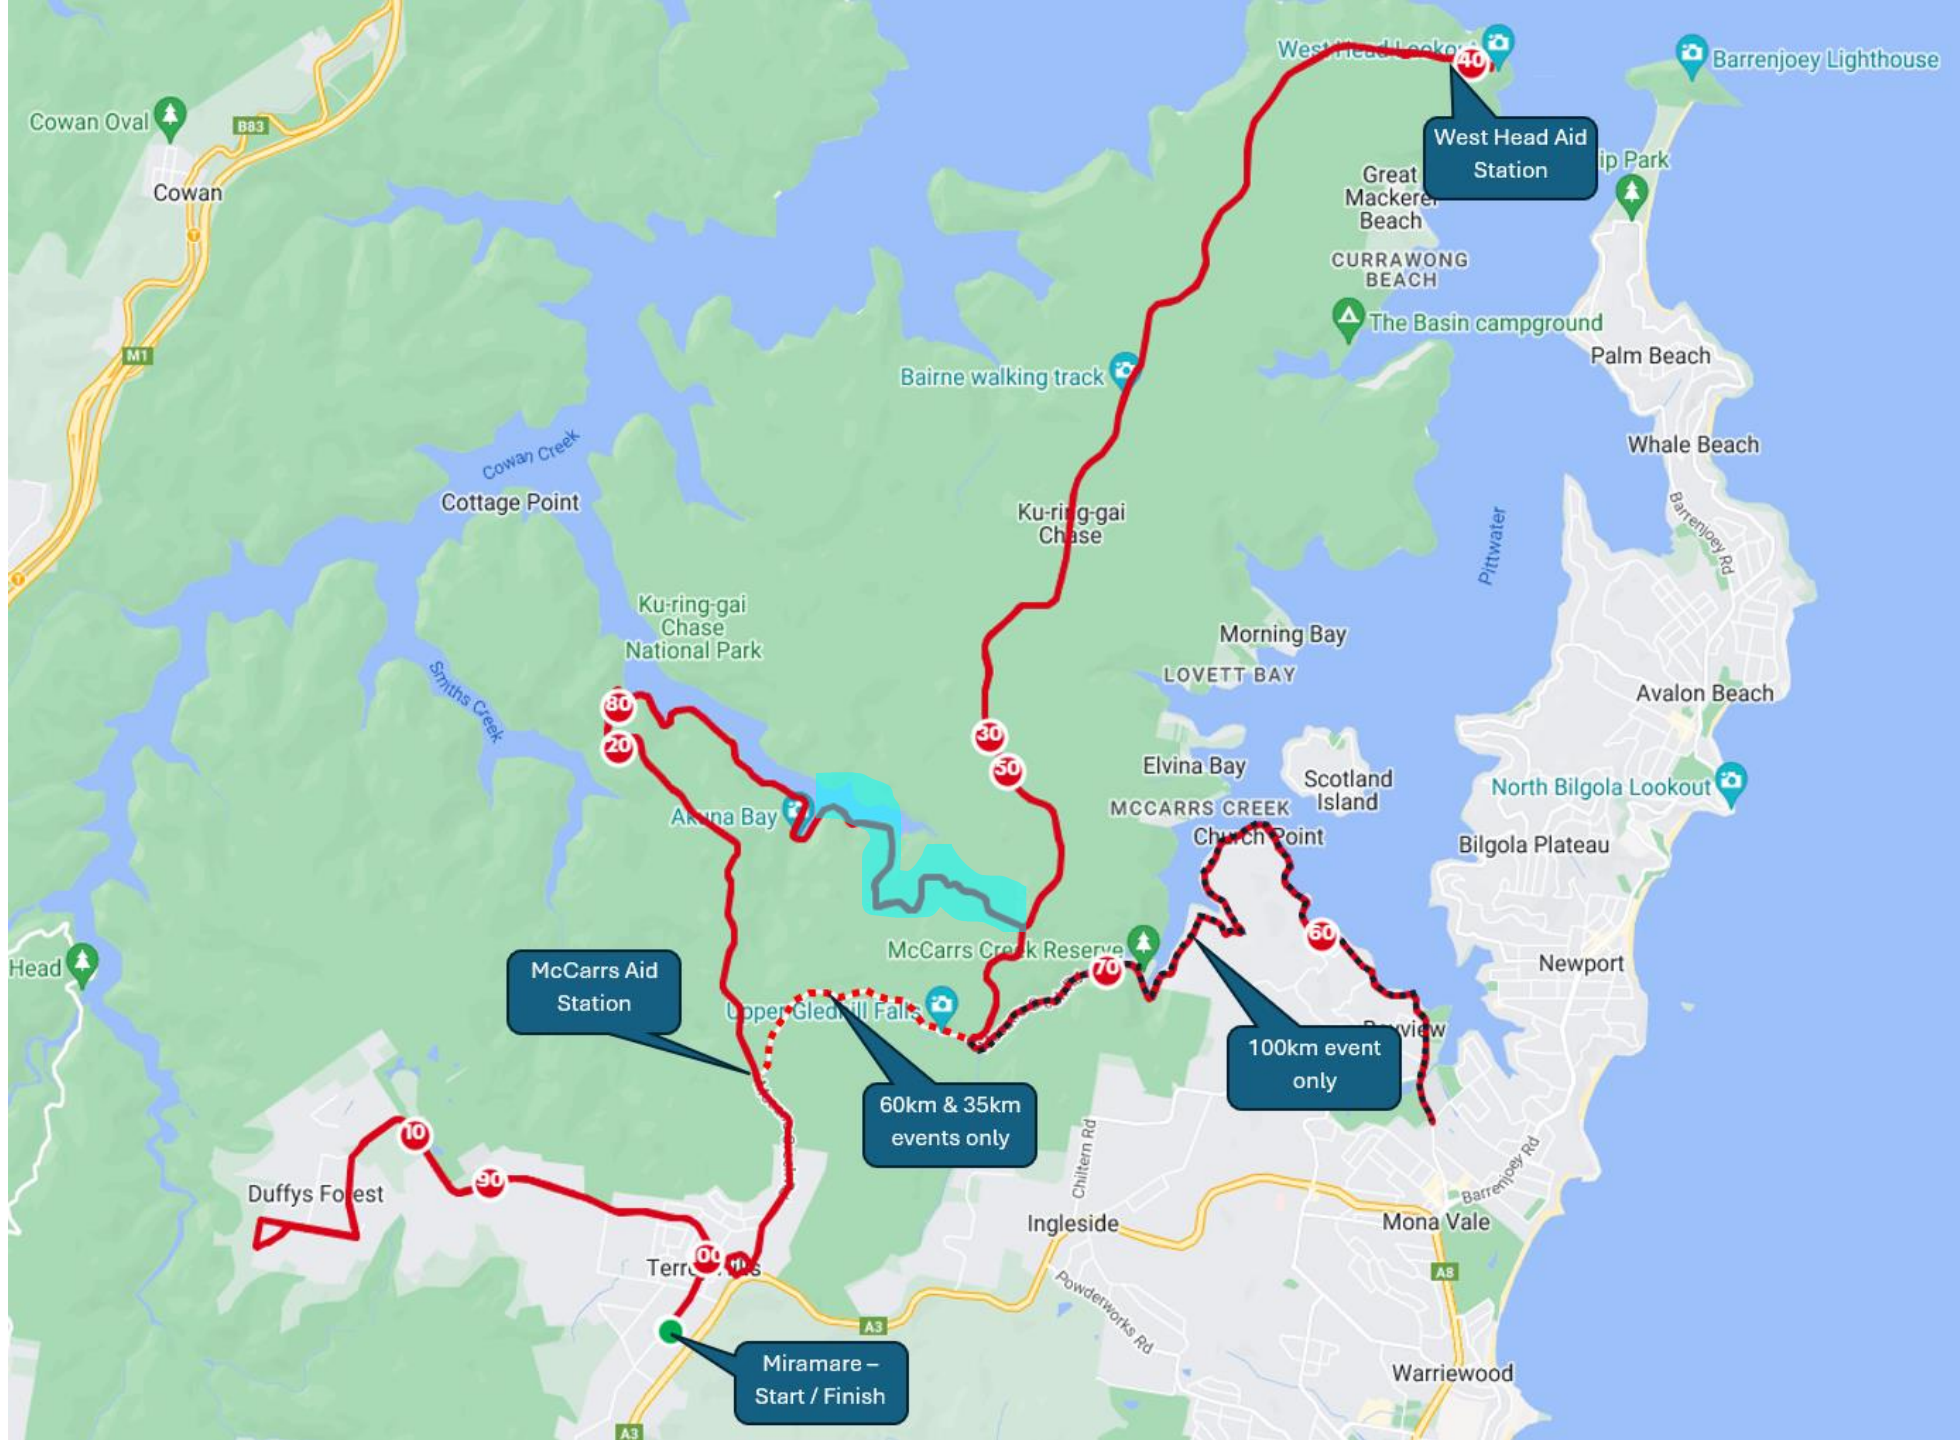

2024 Sydney Tour de PIF

Cycle for homeless youth

- KOM/QOM**
Section
- 3.4km
- 152m climb
- 4.3% Grade

**PROPERTY
INDUSTRY
FOUNDATION**

2024 Sydney Tour de PIF

Run & Walk
for homeless
youth
Course

Kinka Rd =
Run/ MPA
AID STATION

Larool Rd =
Walk/ ADP
AID STATION